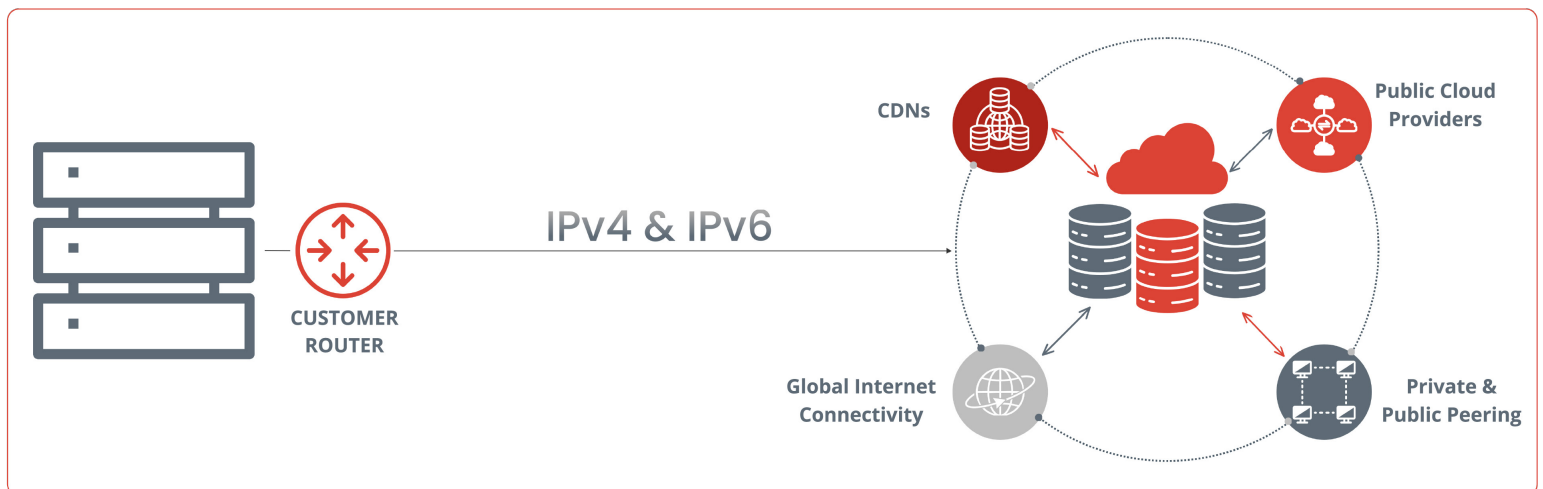

Dedicated Internet Access

Benefits

- » Globally redundant IP network
- » Low latency regional performance
- » Extensive regional peering
- » Provisioning within 24 hours

Features

- » LACP, MLAG and Virtual IP high availability options
- » 99.99% availability SLA
- » 95th percentile burst metering

Specifications

Bandwidth	100Mbps-100Gbps
Interfaces	1GE, 10GE & 100GE
Protocol	IPv4 & IPv6
IP allocations	IPv4 & IPv6 allocations

Solution architecture

More information

Talk to an expert